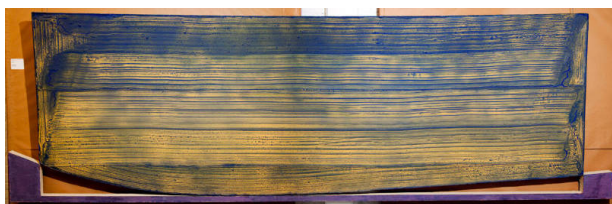

Basic Detail Report

Yellow Clay

Date

1973

Primary Maker

Harvey Quaytman

Medium

acrylic and pigment on canvas

Dimensions

144.8 x 475 cm (57 x 187 in.)