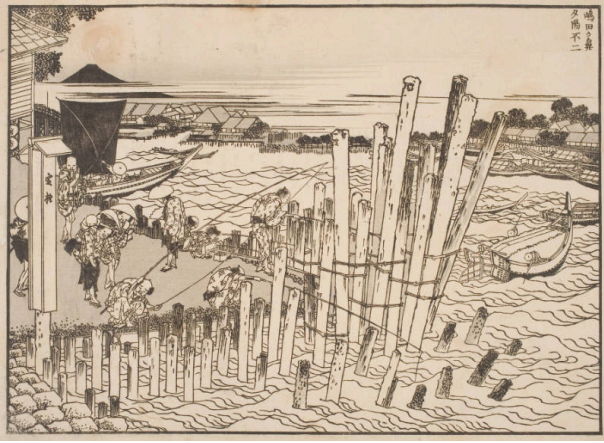

Basic Detail Report

Dimensions

17.8 x 24.8 cm (7 x 9 3/4 in.)

Fuji in the Evening Sun at Shimadagahana (Shimadagahana sekiy Fuji)

Date

1885

Primary Maker

Kobayashi Eitaku

Medium

woodblock print; ink and color on paper

Description

Reproduction of two pages of Hokusai's illustrated book One Hundred Views of Mount Fuji (Fugaku hyakkei), published 1834-35