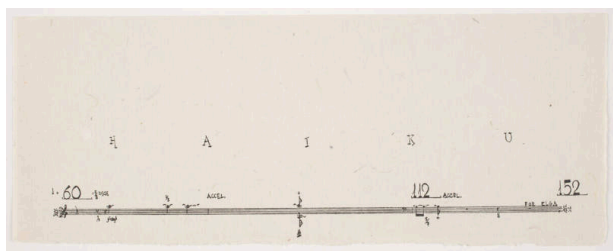

Basic Detail Report

Haiku

Date

1952

Primary Maker

John Cage

Medium

zinc line cut and letterpress on Kochi paper

Dimensions

sheet: 12.5 x 32.3 cm (4 15/16 x 12 11/16 in.) Envelope: 19.2 x 35.5 cm (7 9/16 x 14 in.)